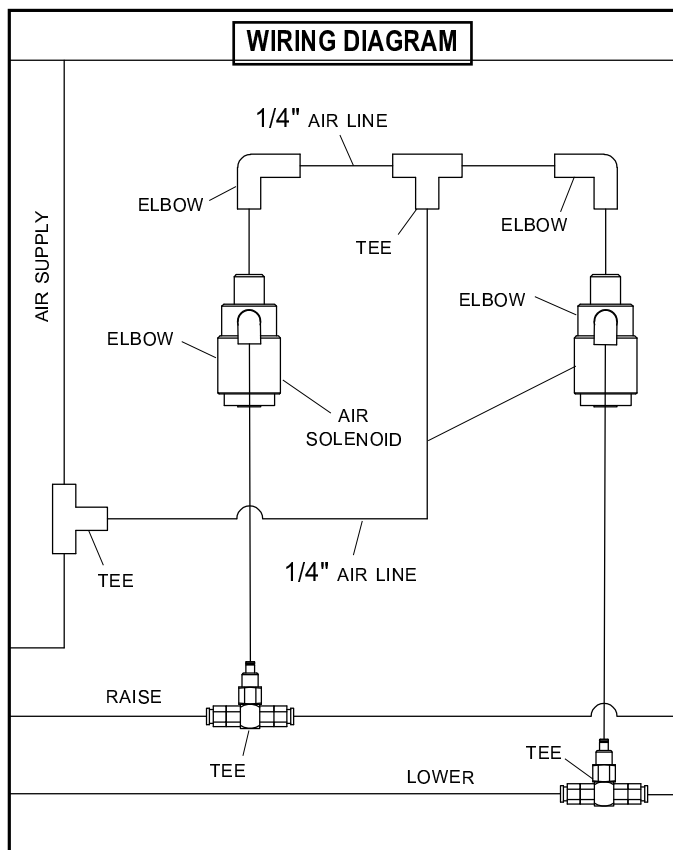

Item	Part #	Description	Qty.
1.	1705549	Fitting - Check/Shuttle Valve - 1/8"	1
2.	1705470	Air Fitting - Male Connector - 1/4" x 1/8" - Dot	2
3.	1705560	Air Fitting - Female Connect - 1/4" x 1/8" - Dot	1

**NOTE:** Apply thread sealant when assembling.

**STEP 1:** When operating manual control air valve, replace tees with parts shown above.

**PLUMB AIR LINES AND AIR FITTINGS AS SHOWN.**