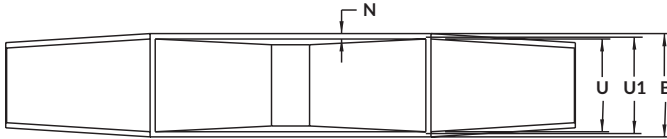

BOX DETAIL SHEET FOR SIDE DUMPS

ALL TARPS ARE CUSTOM-MADE TO ORDER AND ARE NON-RETURNABLE. CORRECT PHYSICAL MEASUREMENTS ARE ESSENTIAL FOR PROPER TARP FIT. PROVIDE ALL REQUESTED INFORMATION OR YOUR ORDER MAY BE DELAYED. **DO NOT** USE UNIVERSAL BOX SIZES. **ALWAYS** USE ACTUAL MEASUREMENTS. BOX SIZE AND FINISHED TARP SIZE ARE **NOT** THE SAME.

B _____ UPPER OUTSIDE BOX WIDTH

T _____ INSIDE BOX LENGTH

DISTANCE FROM FRONT OF PUP TO BATTERY _____

TARP LENGTH

4 FT. 35 FT. 36 FT. OTHER _____

TARP FABRIC/COLOR: Available in Black Mesh Only