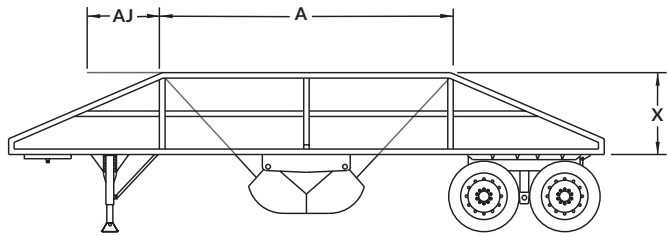

BOX DETAIL SHEET FOR SIDE DUMPS

ALL TARPS ARE CUSTOM-MADE TO ORDER AND ARE NON-RETURNABLE. CORRECT PHYSICAL MEASUREMENTS ARE ESSENTIAL FOR PROPER TARP FIT. PROVIDE ALL REQUESTED INFORMATION OR YOUR ORDER MAY BE DELAYED. **DO NOT** USE UNIVERSAL BOX SIZES. **ALWAYS** USE ACTUAL MEASUREMENTS. BOX SIZE AND FINISHED TARP SIZE ARE **NOT** THE SAME.

B _____ UPPER OUTSIDE BOX WIDTH

T _____ INSIDE BOX LENGTH

DISTANCE FROM FRONT OF PUP TO BATTERY _____

TARP LENGTH

4 FT. 35 FT. 36 FT. OTHER _____

TARP FABRIC/COLOR: Available in Black Mesh Only