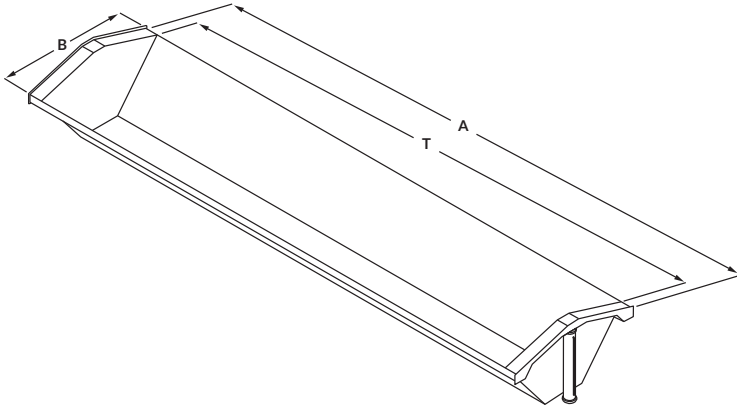

BOX DETAIL SHEET FOR SIDE DUMPS

ALL TARPS ARE CUSTOM-MADE TO ORDER AND ARE NON-RETURNABLE. CORRECT PHYSICAL MEASUREMENTS ARE ESSENTIAL FOR PROPER TARP FIT. PROVIDE ALL REQUESTED INFORMATION OR YOUR ORDER MAY BE DELAYED. **DO NOT** USE UNIVERSAL BOX SIZES. **ALWAYS** USE ACTUAL MEASUREMENTS. BOX SIZE AND FINISHED TARP SIZE ARE **NOT** THE SAME.

B _____ UPPER OUTSIDE BOX WIDTH

T _____ INSIDE BOX LENGTH

DISTANCE FROM FRONT OF PUP TO BATTERY _____

TARP LENGTH

4 FT. 35 FT. 36 FT. OTHER _____

TARP FABRIC/COLOR: Available in Black Mesh Only