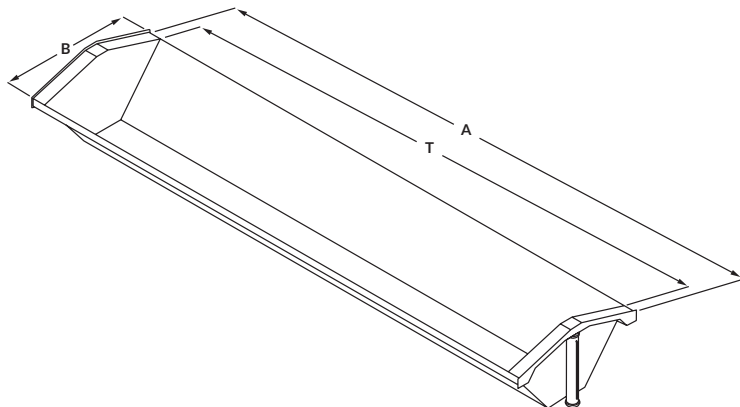

# BOX DETAIL SHEET FOR SIDE DUMPS

ALL TARPS ARE CUSTOM-MADE TO ORDER AND ARE NON-RETURNABLE. CORRECT PHYSICAL MEASUREMENTS ARE ESSENTIAL FOR PROPER TARP FIT. PROVIDE ALL REQUESTED INFORMATION OR YOUR ORDER MAY BE DELAYED. DO NOT USE UNIVERSAL BOX SIZES. ALWAYS USE ACTUAL MEASUREMENTS. BOX SIZE AND FINISHED TARP SIZE ARE NOT THE SAME.

## BOX DIMENSIONS

### TARP LENGTH

4 FT.      35 FT.      36 FT.      OTHER \_\_\_\_\_

TARP FABRIC/COLOR: Available in Black Mesh Only