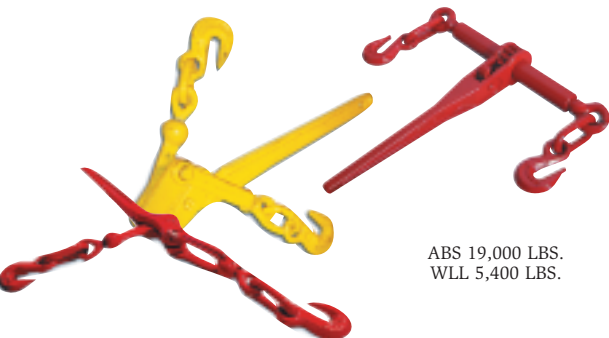

COMBINATION BINDER BOX

Order No.	Description
1703064	Binder Box – Chrome Plated

EDGE PROTECTORS

Order No.	Description
1702151	4" Steel Edge Protector
1702150	4" Plastic Edge Protector – White
1702856	12" Plastic Edge Protector – Black

SLIDING WINCH

Order No.	Description
1703136	Standard Notched Sliding Winch

ABS 16,500 LBS.
WLL 5,500 LBS.

PORTABLE WINCHES

Order No.	Description
1702128	Standard Portable Winch
1702129	Lo Profile Portable Winch
1703665	Portable Ratcheting Winch with 2 Set Screws
1703666	Portable Lo Profile Ratcheting Winch with 2 Set Screws

ABS 16,500 LBS.
WLL 5,500 LBS.

ABS 19,000 LBS.
WLL 5,400 LBS.

LOAD BINDERS

Order No.	Description
1702152	5/16" Lever Load Binder
1702750	3/8" Lever Load Binder
1702776	5/16" EZ-Pro® Load Binder
1702153	5/16" Ratchet Load Binder
1702751	3/8" Ratchet Load Binder

SHOWS "OVERSIZED LOAD"
ON ONE SIDE, "WIDE LOAD"
ON THE OTHER

WITH
GROMMETS
AND ROPE
IN HEM

WARNING SIGNS and FLAG

Order No.	Description
1108469	20" x 84" Mesh Oversized Load
1108473	20" x 84" Vinyl Reversible
1116204	Red Mesh 18" x 18" Flag